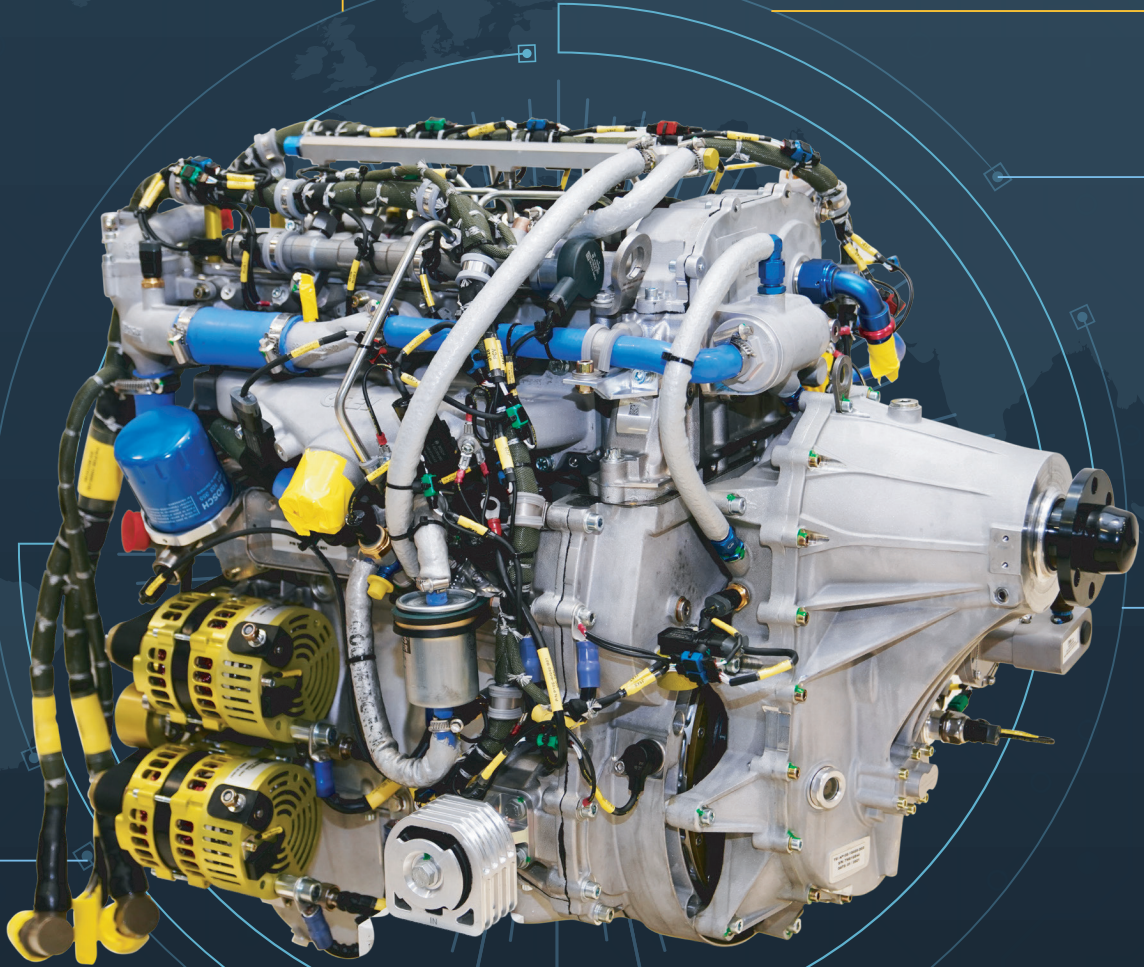

TEI-PD170

TURBODIESEL AVIATION ENGINE

TEI-PD170

TURBODIESEL AVIATION ENGINE

The serial production turbodiesel engine **TEI-PD170** with a world record altitude of 45,000 feet

Maiden Flight with ANKA;
27 December 2018

ADVANTAGES OF THE TEI-PD170

- High Power/Weight ratio
- Superior high altitude capability
- Less fuel consumption
- Compact design
- Approximately 100% localized part
- 3,600 hours engine lifetime

OTHER HIGHLIGHTS

- Turbodiesel aviation engine designed for medium altitude long endurance (MALE) unmanned aerial vehicles
- Engine is certifiable according to civil aviation engine specifications
- FADEC is compliant with MIL-STD-461F, MIL-STD-704F, MIL-STD-810G
- Reconfigurable engine control system software and hardware (developed by TEI)
- Power increase potential up to 220+ HP
- Engine is designed and validated according to EASA CS-E

- max** Maximum Altitude **45,000 feet**
- Propeller Control **ECU Controlled Hydromechanical (Single Lever)**
- Aircraft Configuration **Tractor or Pusher Compatible**
- Engine Control **Redundant ECU (FADEC)**
- FADEC Software **DO-178C DAL-C Certifiable**
- Alternator Control **DO-178C DAL-C Certifiable**