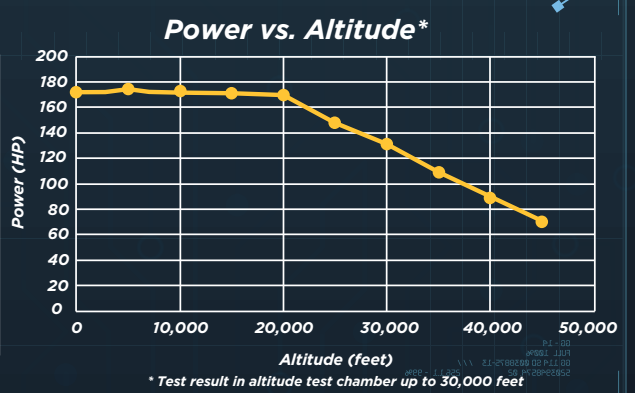

TECHNICAL SPECIFICATIONS

- Displacement **2.1 lt**
- Engine Configuration **Straight 4 Cylinder**
- Fuel Supply **Common Rail Diesel Injection**
- Air Induction **Two-Stage Turbocharging**
- Maximum Power **(@2,300 propeller RPM) 172 HP (±2)**
- Dry Weight **162 kg**
- Engine Cooling **Water Cooled**
- Material **Aluminium Block and Cylinder Head**
- Fuel Options **JP-8 or Jet -A1**
- BSFC (@MSL) **207 g/kWh (±3)**
- Electrical Power **9 kW (2x4.5 kW)**
- Critical Altitude **20,000 + feet**

Altitude (ft.)	Power (HP, metric)
0	171
5,000	172
10,000	171
15,000	170
20,000	170.25
25,000	150
30,000	130
35,000	110
40,000	90
45,000	70