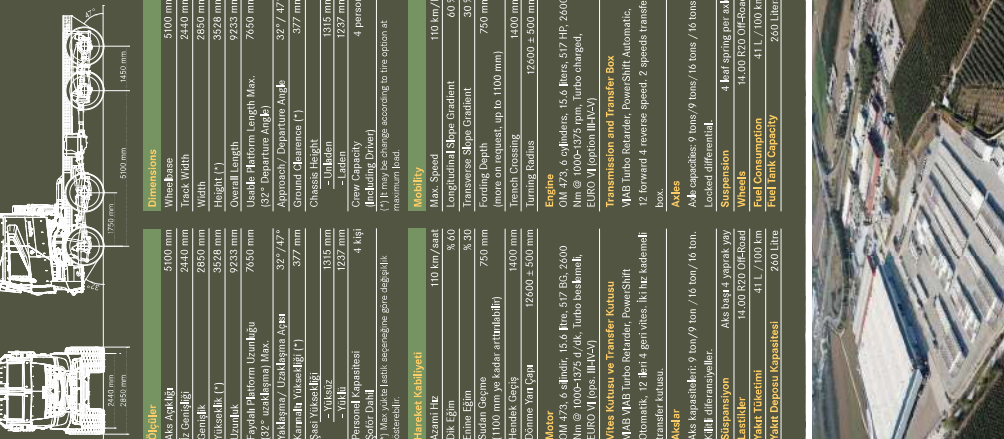

KOLUMAN OTOMOTIV ENDÜSTRİ A.Ş.

8X8

DERMAN Destek Araçları / Logistic Support Vehicles