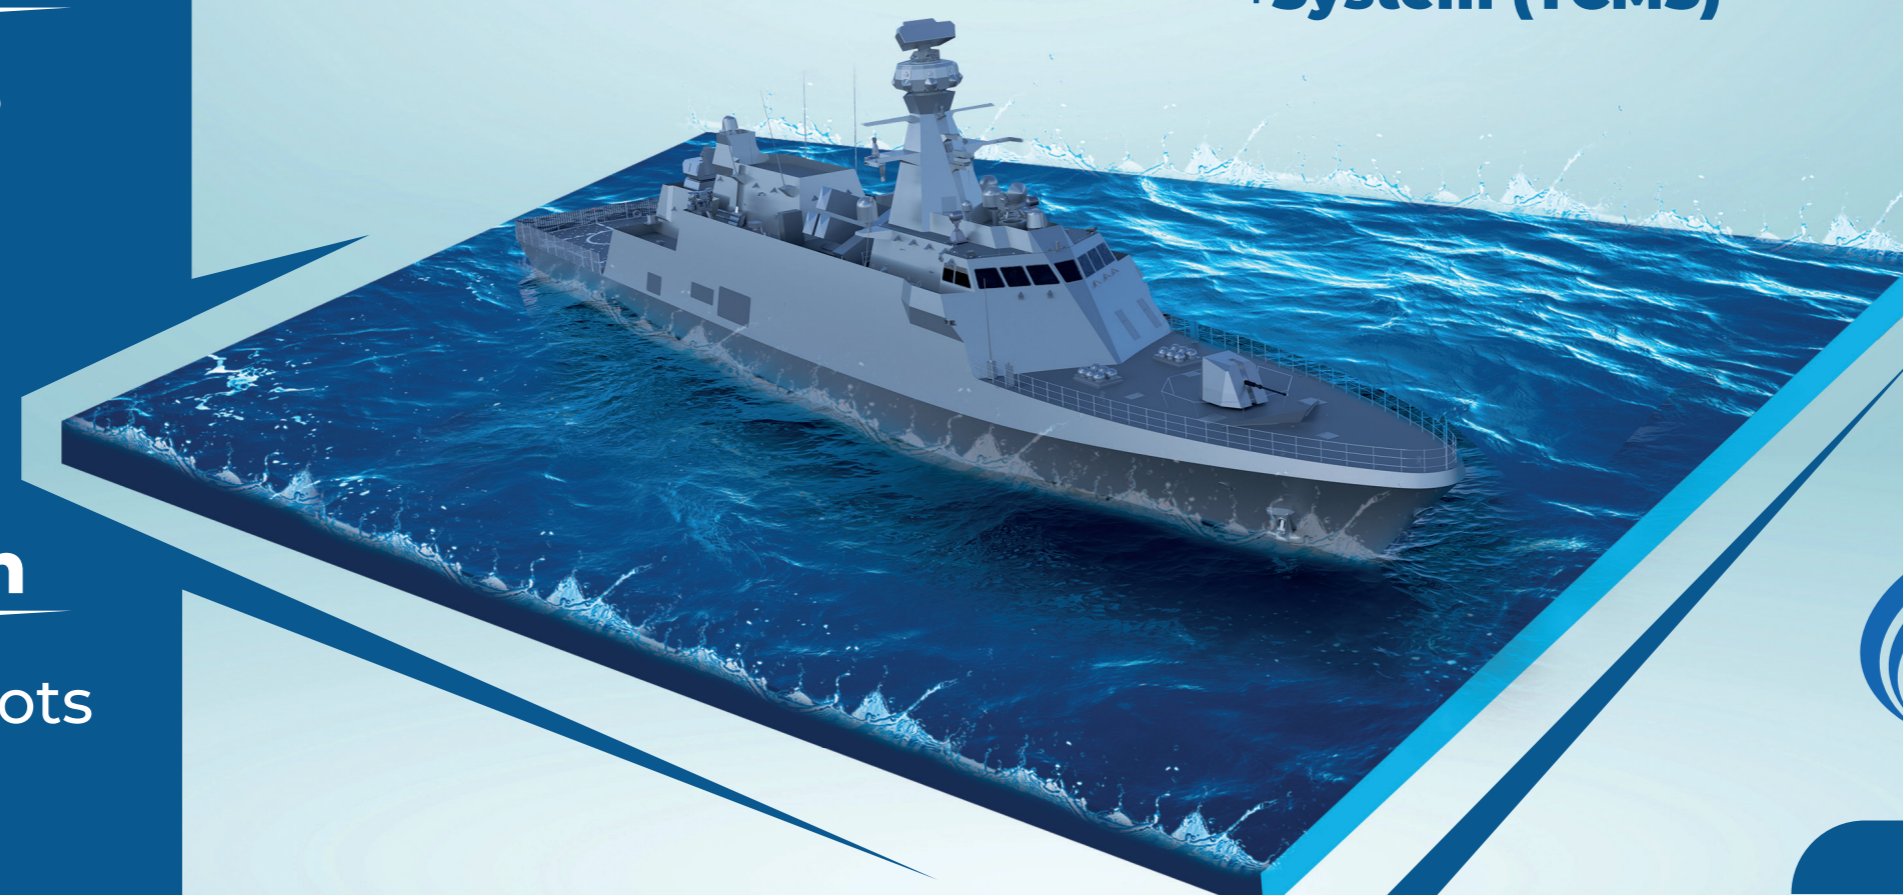

Dimensions

Length: 108.2 Meter

Width: 14.8 Metre

Design Draft: 4.1

Mass

2985 Tones

Navigation

Speed: +26 Knots

FEATURES

**2 qty 2x3-cell
Surface-to-Air
Missile (SAM)
System**

**2 qty 3-Launcher
Surface-to-Surface
Missile (SSM) System**

**76 mm SUPERRAPID
Main Gun**

Torpedo Launching System (TLS)

■ Close-in Weapon
System (CIWS)

**2 qty 25 mm Stabilized
Naval Gun System
(STOP)**

■ Hull Mounted Sonar
System (HMS)

**Torpedo
Countermeasure
System (TCMS)**

asfat.com.tr